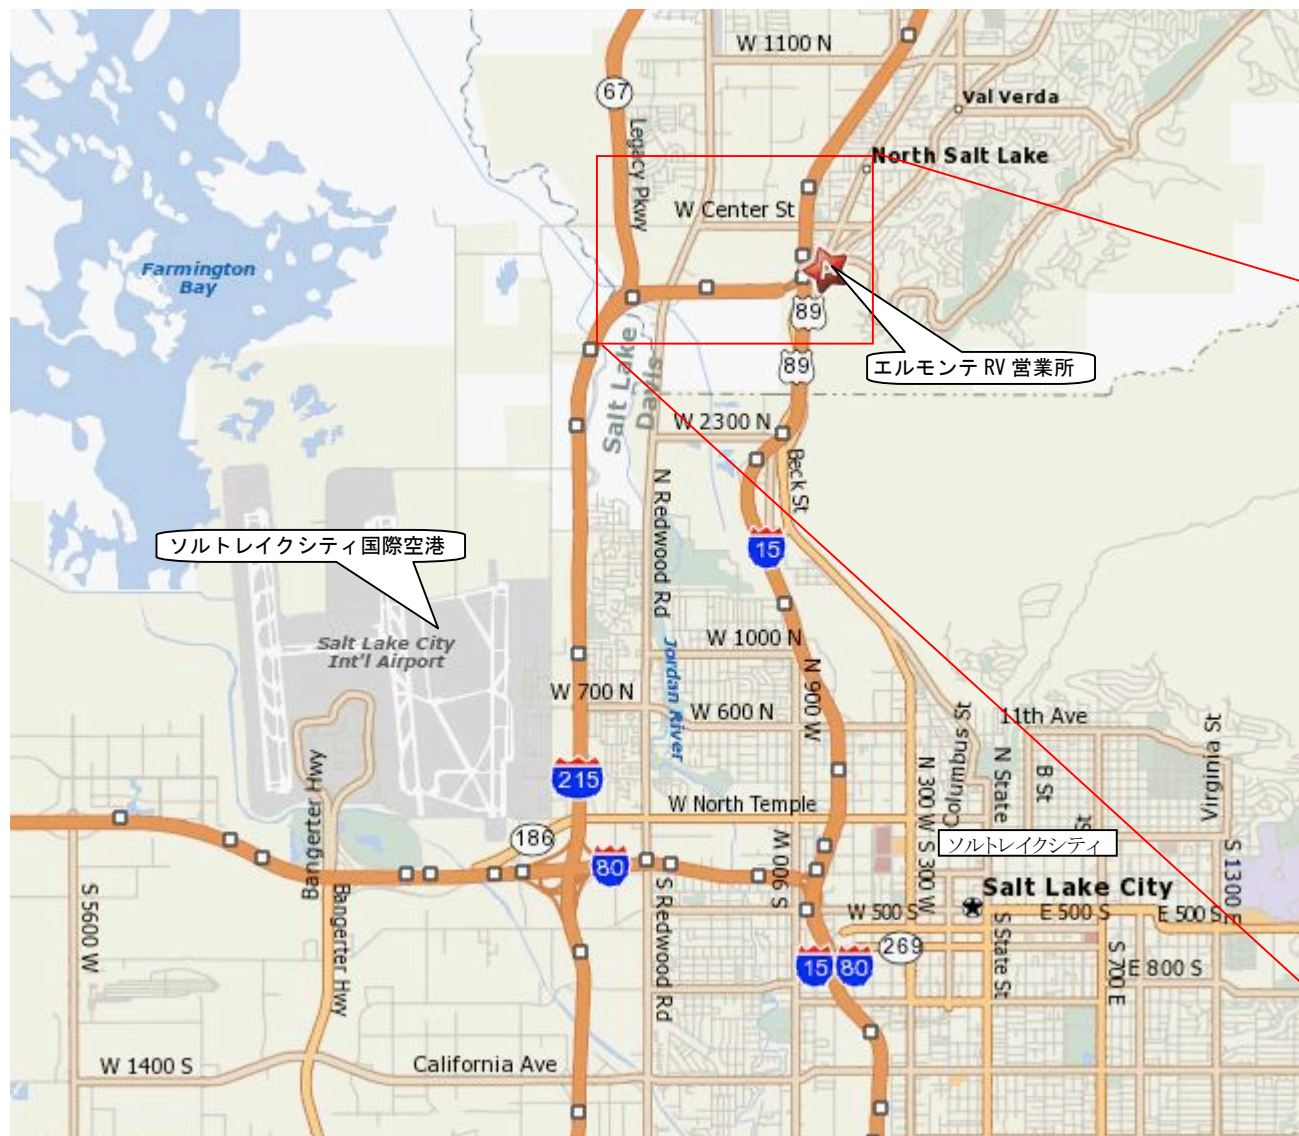

エルモンテ RV 社ソルトレイクシティ営業所

C/O Hugh's RV 250 S.Highway 89 North Salt Lake City Utah 84054 電話：(801) 936-1010

< ご注意 >

Clients will need to call (801)936-1010 on the morning of scheduled pick-up to arrange a vehicle pick up time and be at the rental station no less than one hour before the office closing time.